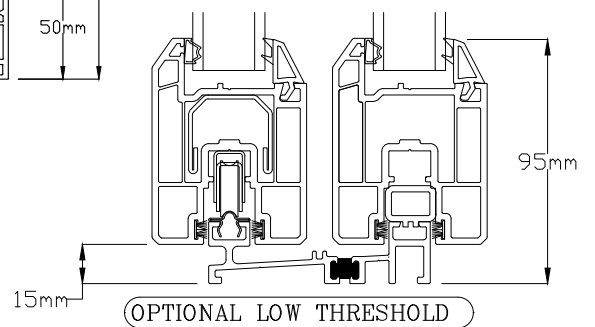

APPLICABLE TO	
	2 PANE END SLIDER
	3 PANE END SLIDER
	3 PANE CTR. SLIDER
	4 PANE SLIDER

Midrail Sections

Low Aluminium Threshold

For internal purposes only

If you require any further help or assistance please contact your dedicated supplier below: