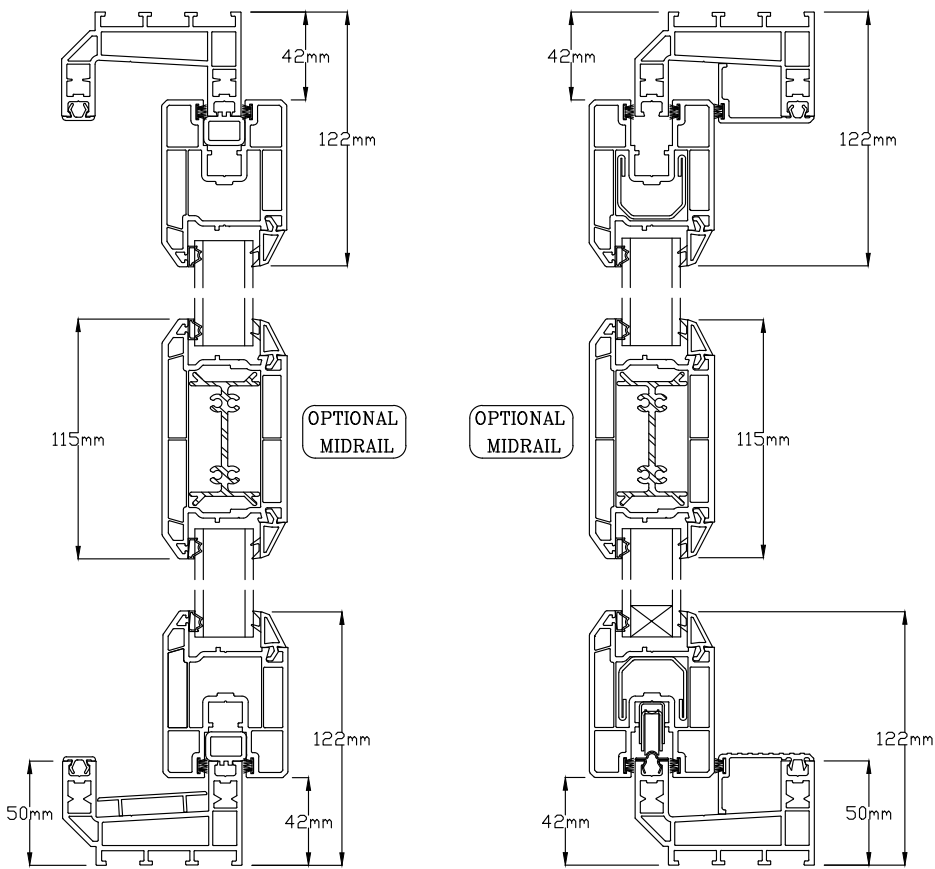

APPLICABLE TO	
	2 PANE END SLIDER
	3 PANE END SLIDER
	3 PANE CTR. SLIDER
	4 PANE SLIDER

Midrail Sections

Low Aluminium Threshold

For internal purposes only

If you require any further help or assistance please contact your dedicated supplier below: